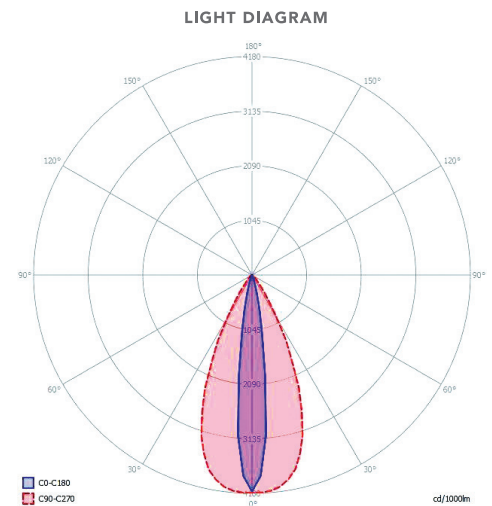

KOLEDO
PROFESSIONAL LED SOLUTIONS

AFFINIUM® LED POSTERBOX LPM400

SPECIFICATIONS

PRODUCT	COLOR TEMP	LUMEN OUTPUT	LEDS/PITCH	POWER	INGRESS PROTEC	CASETEMP @60°C	CRI	AMBIENT TEMP	LV
	K	Lm	pcs/mm	W	IP	°C		°C	Cd
Affinium® LPM400 4leds 6300K	6300 +/-200	790	4/96	11	66	80	85	-20/60	3260
Affinium® LPM400 6leds 6300K	6300 +/-200	1088	6/96	15	66	80	85	-20/60	4500
Affinium® LPM400 4leds 4000K	4000 +/-200	738	4/96	11	66	80	85	-20/60	3050
Affinium® LPM400 6leds 4000K	4000 +/-200	1065	6/96	15	66	80	85	-20/60	4400
Affinium® LPM400 4leds 2700K	2700 +/-200	525	4/96	11	66	80	85	-20/60	2170
Affinium® LPM400 6leds 2700K	2700 +/-200	890	6/96	15	66	80	85	-20/60	3680

DIMENSIONS (MM)

DIMENSIONS	A1	A2	B1	C1	# LED'S
	mm	mm	mm	mm	
4leds	371	351	37,5	16	4
6leds	562	542	37,5	16	6

All rights reserved. Reproduction in whole or in part is prohibited without the prior written consent of the copyright owner. The information presented in this document does not form part of any quotation or contract, is believed to be accurate and reliable and may be changed without notice. No liability will be accepted by the publisher for any consequence of its use. Publication there of does not convey nor imply any license under patent- or other industrial or intellectual property rights.