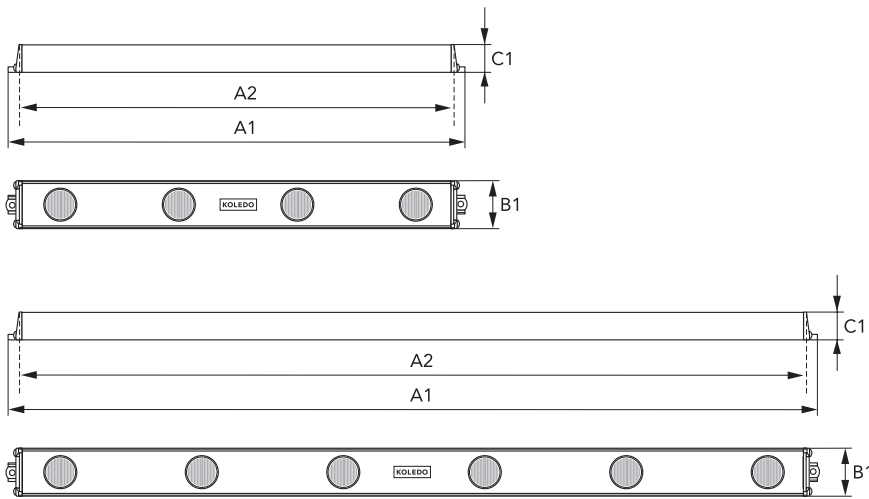

KOLEDO
PROFESSIONAL LED SOLUTIONS

AFFINIUM® LED POSTERBOX LPM400

SPECIFICATIONS

PRODUCT	COLOR TEMP	LUMEN OUTPUT	LEDS/PITCH	POWER	INGRESS PROTEC	CASETEMP @60°C	CRI	AMBIENT TEMP	LV
	K	Lm	pcs/mm	W	IP	°C		°C	Cd
Affinium® LPM400 4leds 6300K	6300 +/-200	790	4/96	11	66	80	85	-20/60	3260
Affinium® LPM400 6leds 6300K	6300 +/-200	1088	6/96	15	66	80	85	-20/60	4500
Affinium® LPM400 4leds 4000K	4000 +/-200	738	4/96	11	66	80	85	-20/60	3050
Affinium® LPM400 6leds 4000K	4000 +/-200	1065	6/96	15	66	80	85	-20/60	4400
Affinium® LPM400 4leds 2700K	2700 +/-200	525	4/96	11	66	80	85	-20/60	2170
Affinium® LPM400 6leds 2700K	2700 +/-200	890	6/96	15	66	80	85	-20/60	3680

DIMENSIONS (MM)

DIMENSIONS	A1	A2	B1	C1	# LED'S
	mm	mm	mm	mm	
4leds	371	351	37,5	16	4
6leds	562	542	37,5	16	6

All rights reserved. Reproduction in whole or in part is prohibited without the prior written consent of the copyright owner. The information presented in this document does not form part of any quotation or contract, is believed to be accurate and reliable and may be changed without notice. No liability will be accepted by the publisher for any consequence of its use. Publication there of does not convey nor imply any license under patent- or other industrial or intellectual property rights.